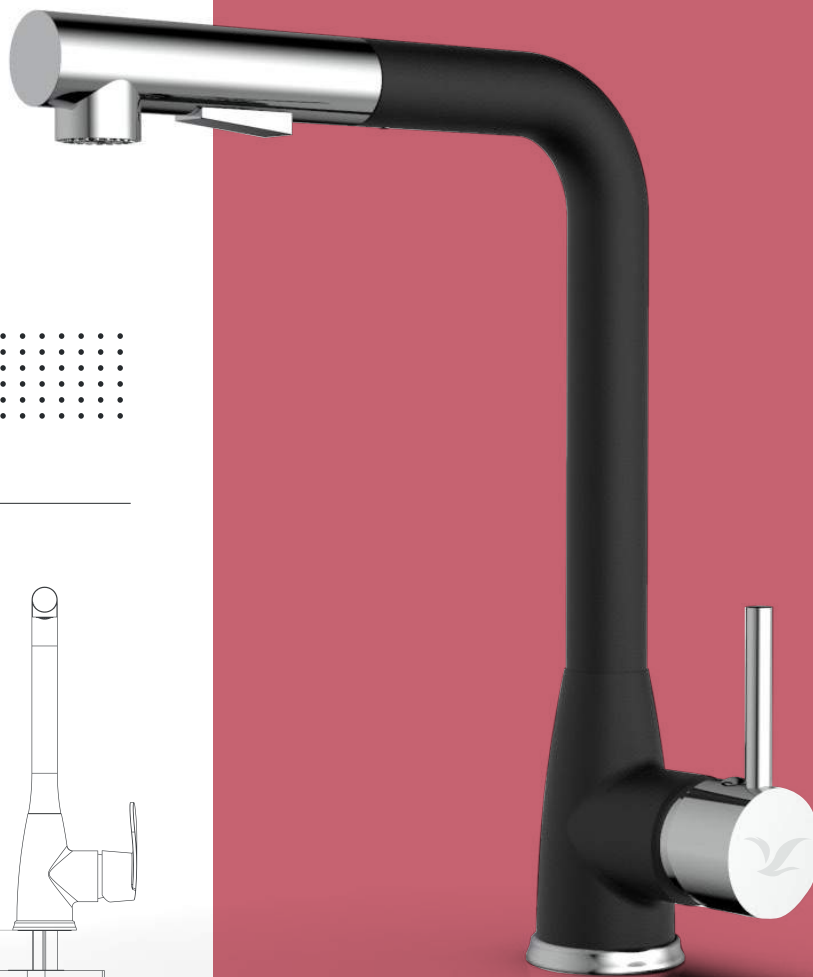

Lotus PULLOUT

MADE BY SPAIN TECHNOLOGY

Lotus - Black
PULLOUT