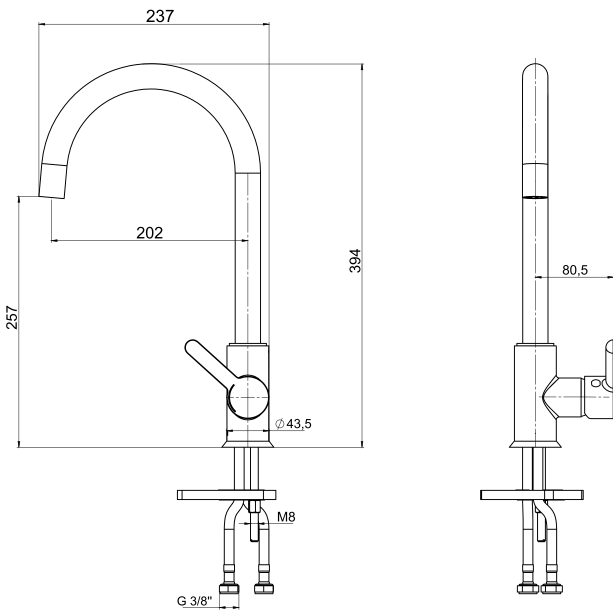

Jasmine

MADE BY SPAIN TECHNOLOGY

Jasmine Technical Detail

Jasmine
Black