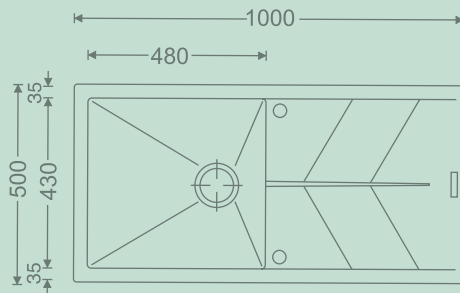

# TULIP D100

Tulip D100 Technical Detail / Color

Overall Size  
1000 x 500 mm

Bowl Size  
480 x 430 x 220 mm

Cutting Dimensions  
980 x 480 mm

Flush  
Mount

Top  
Mount

Black

# TULIP D150

Tulip D150 Technical Detail / Color

|               |  |                    |
|---------------|--|--------------------|
| Overall Size  | Bowl Size                                | Cutting Dimensions |
| 1000 x 500 mm | 387 x 430 x 210 mm<br>145 x 285 x 142 mm | 980 x 480 mm       |

# TULIP D200

Tulip D200 Technical Detail / Color

Overall Size  
1160 x 500 mm

Bowl Size  
323 x 430 x 210 mm

Cutting Dimensions  
1140 x 480 mm

Under  
Mount

Top  
Mount

Black

# SWAN D780

Swan D780 Technical Detail / Color

Overall Size  
780 x 510 mm

Bowl Size  
720 x 370 x 220 mm

Cutting Dimensions  
760 x 490 mm

Under  
Mount

Top  
Mount

Black