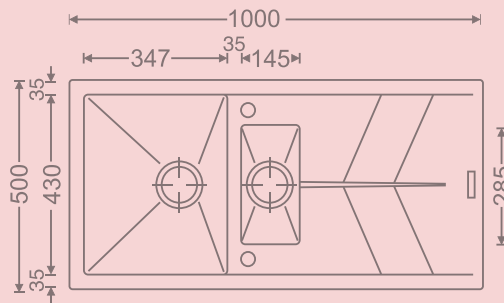

# TULIP D100

Tulip D100 Technical Detail / Color

Overall Size  
1000 x 500 mm

Bowl Size  
480 x 430 x 220 mm

Cutting Dimensions  
980 x 480 mm

Flush  
Mount

Top  
Mount

Black

# TULIP D150

Tulip D150 Technical Detail / Color

|               |  |                    |
|---------------|--|--------------------|
| Overall Size  | Bowl Size                                | Cutting Dimensions |
| 1000 x 500 mm | 387 x 430 x 210 mm<br>145 x 285 x 142 mm | 980 x 480 mm       |

# TULIP D200

Tulip D200 Technical Detail / Color

Overall Size  
1160 x 500 mm

Bowl Size  
323 x 430 x 210 mm

Cutting Dimensions  
1140 x 480 mm

Under  
Mount

Top  
Mount

Black

# SWAN D780

Swan D780 Technical Detail / Color

Overall Size  
780 x 510 mm

Bowl Size  
720 x 370 x 220 mm

Cutting Dimensions  
760 x 490 mm

Under  
Mount

Top  
Mount

Black