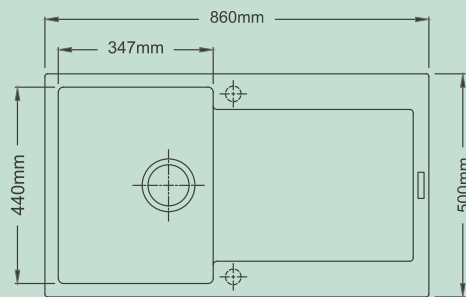

# SWAN D780

Swan D780 Technical Detail / Color

Overall Size  
780 x 510 mm

Bowl Size  
720 x 370 x 220 mm

Cutting Dimensions  
760 x 490 mm

Under  
Mount

Top  
Mount

Black

# SWAN N200

Swan N200 Technical Detail / Color

Overall Size  
838 x 500 mm

Bowl Size  
365 x 415 x 241 mm

Cutting Dimensions  
818 x 480 mm

Under  
Mount

SWAN  
N200

Top  
Mount

# SWAN D560

Swan N560 Technical Detail / Color

Overall Size  
560 x 510 mm

Bowl Size  
500 x 360x 200 mm

Cutting Dimensions  
540 x 490 mm

Under  
Mount

Top  
Mount

Black

# VERA 86

Vera 86 Technical Detail / Color

Overall Size  
860 x 500 mm

Bowl Size  
440 x 347 x 200 mm

Cutting Dimensions  
840 x 480 mm

Top  
Mount

VERA  
86

Black