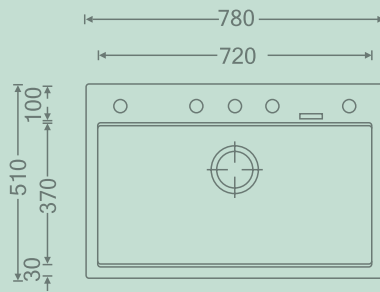

# SWAN D780

Swan D780 Technical Detail / Color

Overall Size  
780 x 510 mm

Bowl Size  
720 x 370 x 220 mm

Cutting Dimensions  
760 x 490 mm

Under  
Mount

Top  
Mount

Black