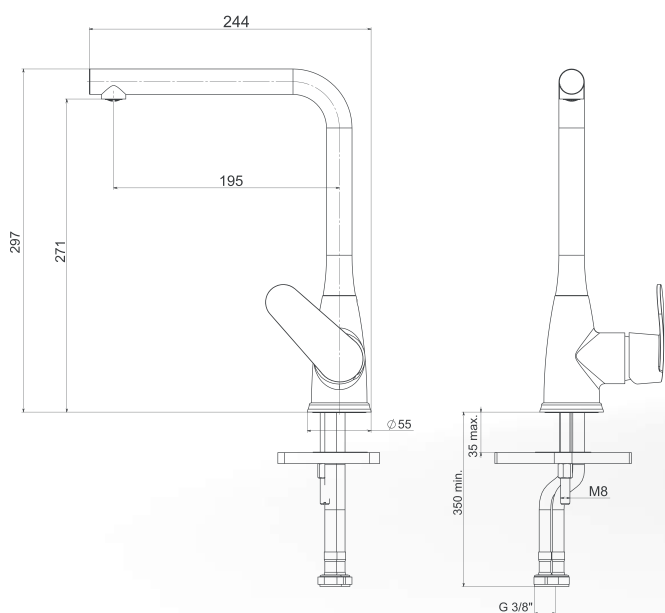

Lotus Pullout Technical Detail

Chrome