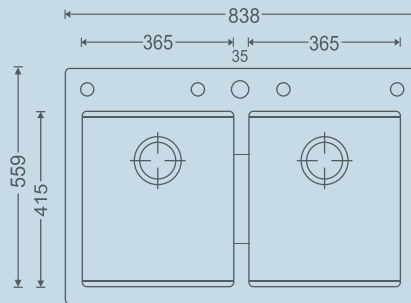

# TULIP D150

Tulip D150 Technical Detail / Color

|               |  |                    |
|---------------|--|--------------------|
| Overall Size  | Bowl Size                                | Cutting Dimensions |
| 1000 x 500 mm | 387 x 430 x 210 mm<br>145 x 285 x 142 mm | 980 x 480 mm       |

# SWAN D780

Swan D780 Technical Detail / Color

Overall Size  
780 x 510 mm

Bowl Size  
720 x 370 x 220 mm

Cutting Dimensions  
760 x 490 mm

Under  
Mount

Top  
Mount

Black

# SWAN N200

Swan N200 Technical Detail / Color

Overall Size  
838 x 500 mm

Bowl Size  
365 x 415 x 241 mm

Cutting Dimensions  
818 x 480 mm

Under  
Mount

SWAN  
N200

Top  
Mount