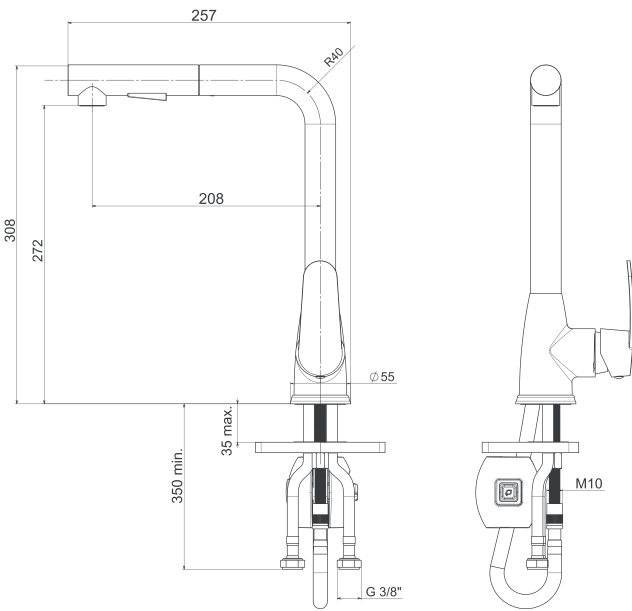

Lily Single Technical Detail

Chrome