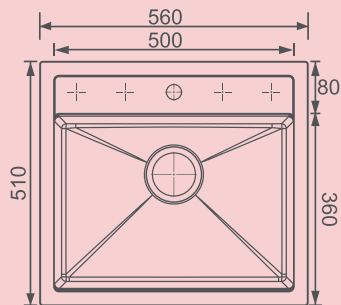

# SWAN D780

Swan D780 Technical Detail / Color

Overall Size  
780 x 510 mm

Bowl Size  
720 x 370 x 220 mm

Cutting Dimensions  
760 x 490 mm

Under  
Mount

Top  
Mount

Black

# SWAN N200

Swan N200 Technical Detail / Color

Overall Size  
838 x 500 mm

Bowl Size  
365 x 415 x 241 mm

Cutting Dimensions  
818 x 480 mm

Under  
Mount

SWAN  
N200

Top  
Mount

# SWAN D560

Swan N560 Technical Detail / Color

Overall Size  
560 x 510 mm

Bowl Size  
500 x 360x 200 mm

Cutting Dimensions  
540 x 490 mm

Under  
Mount

Top  
Mount

Black

# VERA 86

Vera 86 Technical Detail / Color

Overall Size  
860 x 500 mm

Bowl Size  
440 x 347 x 200 mm

Cutting Dimensions  
840 x 480 mm

Top  
Mount

VERA  
86

Black