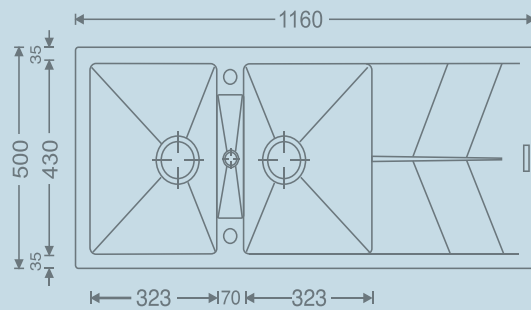

# TULIP D150

Tulip D150 Technical Detail / Color

|               |  |                    |
|---------------|--|--------------------|
| Overall Size  | Bowl Size                                | Cutting Dimensions |
| 1000 x 500 mm | 387 x 430 x 210 mm<br>145 x 285 x 142 mm | 980 x 480 mm       |

# TULIP D200

Tulip D200 Technical Detail / Color

Overall Size  
1160 x 500 mm

Bowl Size  
323 x 430 x 210 mm

Cutting Dimensions  
1140 x 480 mm

Under  
Mount

Top  
Mount

Black

# SWAN D780

Swan D780 Technical Detail / Color

Overall Size  
780 x 510 mm

Bowl Size  
720 x 370 x 220 mm

Cutting Dimensions  
760 x 490 mm

Under  
Mount

Top  
Mount

Black

# SWAN N200

Swan N200 Technical Detail / Color

Overall Size  
838 x 500 mm

Bowl Size  
365 x 415 x 241 mm

Cutting Dimensions  
818 x 480 mm

Under  
Mount

SWAN  
N200

Top  
Mount